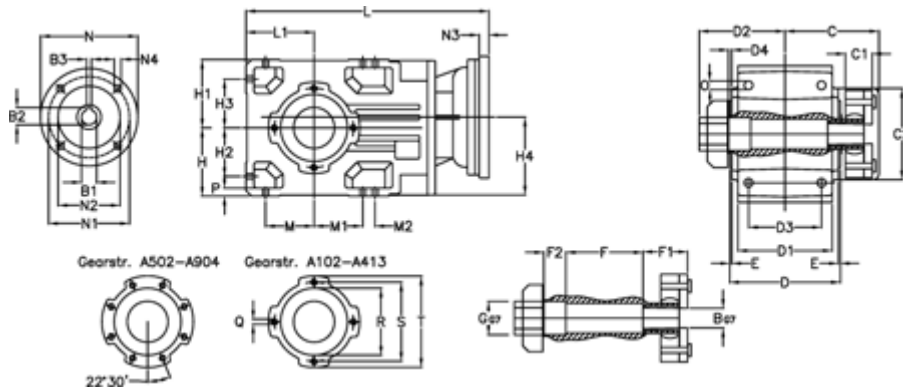

Article number: 296003515066230

Description: Bevel helical gearbox
A353QF30-150,6-P80B5

Measures

B = 30	D1 = 166	F2 = 53	L = 436.5	N3 = 4
B1 = 19	D2 = 80	G = 42	L1 = 100	N4 = M10x12
B2 = 21.8	D3 = 135	GA = 43	M = 73.0	O = 12.0
B3 = 6	d4 = 5.0	H = 100	M1 = 73.0	P = 11
C = 70.0	Description = A353 QF-xx P80 B5	H1 = 100	M2 = 11	Q = M10x17
C1 = 24	E = 3.5	H2 = 73.0	N = 200	R = 110
C2 = 90.0	F = 12.0	H3 = 73.0	N1 = 165	S = 130
D = 173	F1 = 48.0	H4 = 114.0	N2 = 130	T = 150